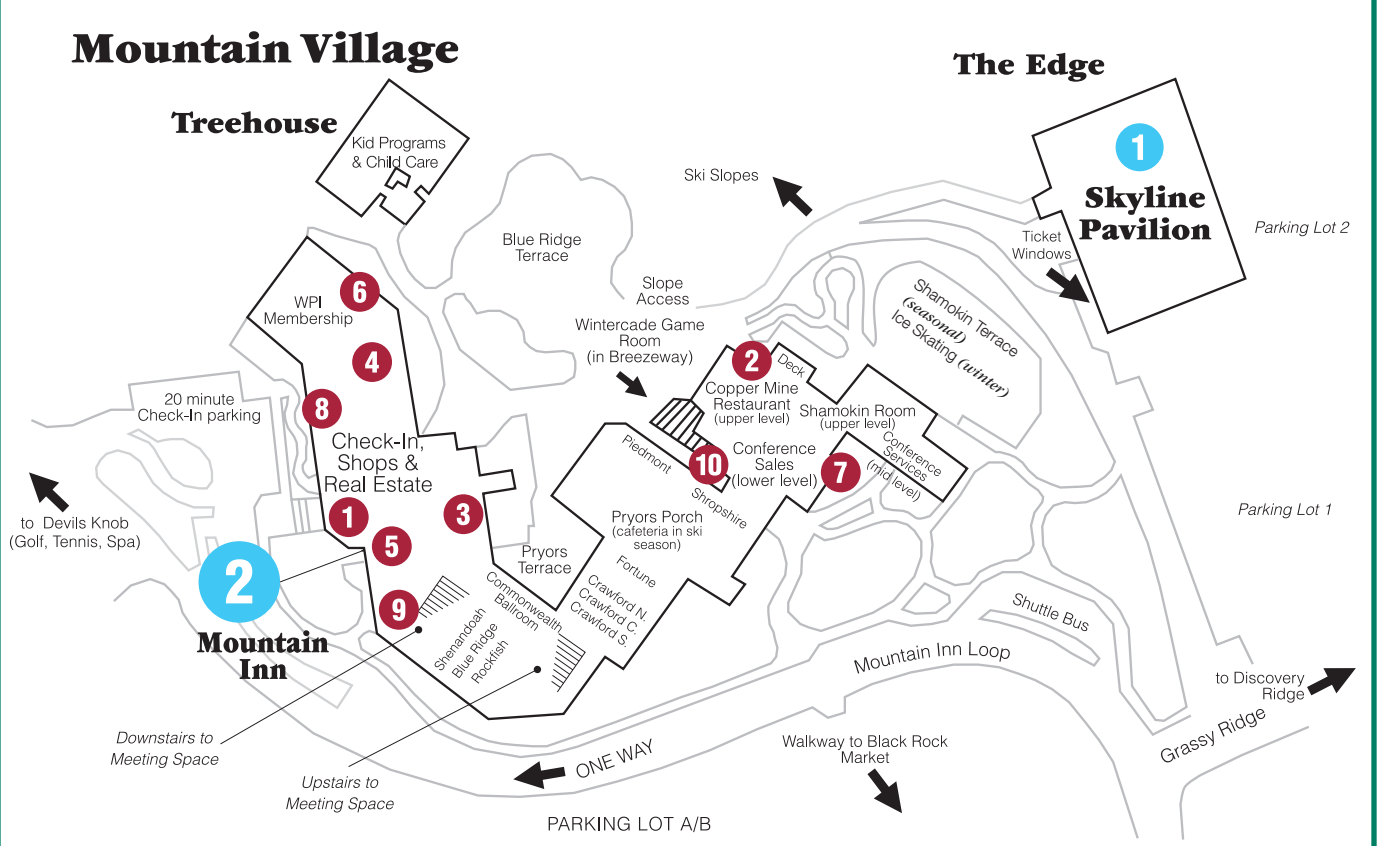

Wintergreen Resort

1 SKYLINE PAVILION

Upper Level:	Middle Level:	Lower Level:
The Edge Restaurant Meeting Room Windsong Room	SPRING, SUMMER, FALL Meeting Room Skyline Room	Resort Offices Human Resources Ski Services Offices Ski Patrol
	WINTER Ticket Sales Ski/Snowboard Rental Snowsports School Public Lockers Ski Repair	

2 MOUNTAIN INN

1 Check In	Meeting Rooms	
2 Copper Mine Bistro	Commonwealth Ballroom:	Blue Ridge Terrace (outdoors)
3 Gristmill	Shenandoah Room	Pryor's Terrace (outdoors)
4 Shops: Freestyle, The General Store, Trail Blazers	Blue Ridge Room	Crawford Room:
5 Wintergreen Resort Premier Properties	Rockfish Room	Crawford North
6 WPI Membership Office	Pryor's Porch:	Crawford Central
7 Conference Sales & Service/Marketing	Fortune Room	Crawford South
8 Wintergreen Rental Property Management	Piedmont Room	Shamokin Room
9 The Summit Room	Shropshire Room	The Summit Room
10 Wintercade Game Room		

- 1 Devils Knob Tennis Center (indoor/outdoor courts)
- 2 Devils Knob Golf Clubhouse & Devils Grill Restaurant
- 3 Wintergarden Spa and Aquatics & Fitness Center
- 4 Wintergreen Nature Foundation
- 5 Checkerberry Cabin (winter)
- 6 Ridgely's Fun Park
- 7 Treehouse & Playground (children's programs)
- 8 Mountain Inn
- 9 Shamokin Terrace (seasonal) Ice Skating (winter)
- 10 Skyline Pavilion
- 11 Black Rock Market
- 12 Discovery Ridge Adventure Center
- 13 The Lookout
- 14 The Zip and The Plunge

WESTWOOD
Units 5301-5331
see detailed map

TRILLIUM PLACE
Units 5201-5235
see detailed map

Blue Ridge Commons
Fire & Rescue Station

EAGLES COURT
TREELOFT VILLAGE