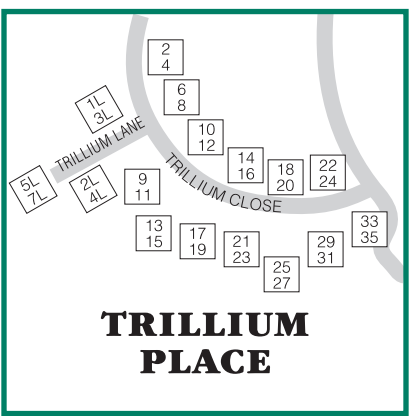

WESTWOOD
Units 5301-5331
see detailed map

TRILLIUM PLACE
Units 5201-5235
see detailed map

Blue Ridge Commons
Fire & Rescue Station

EAGLES COURT
TREELOFT VILLAGE