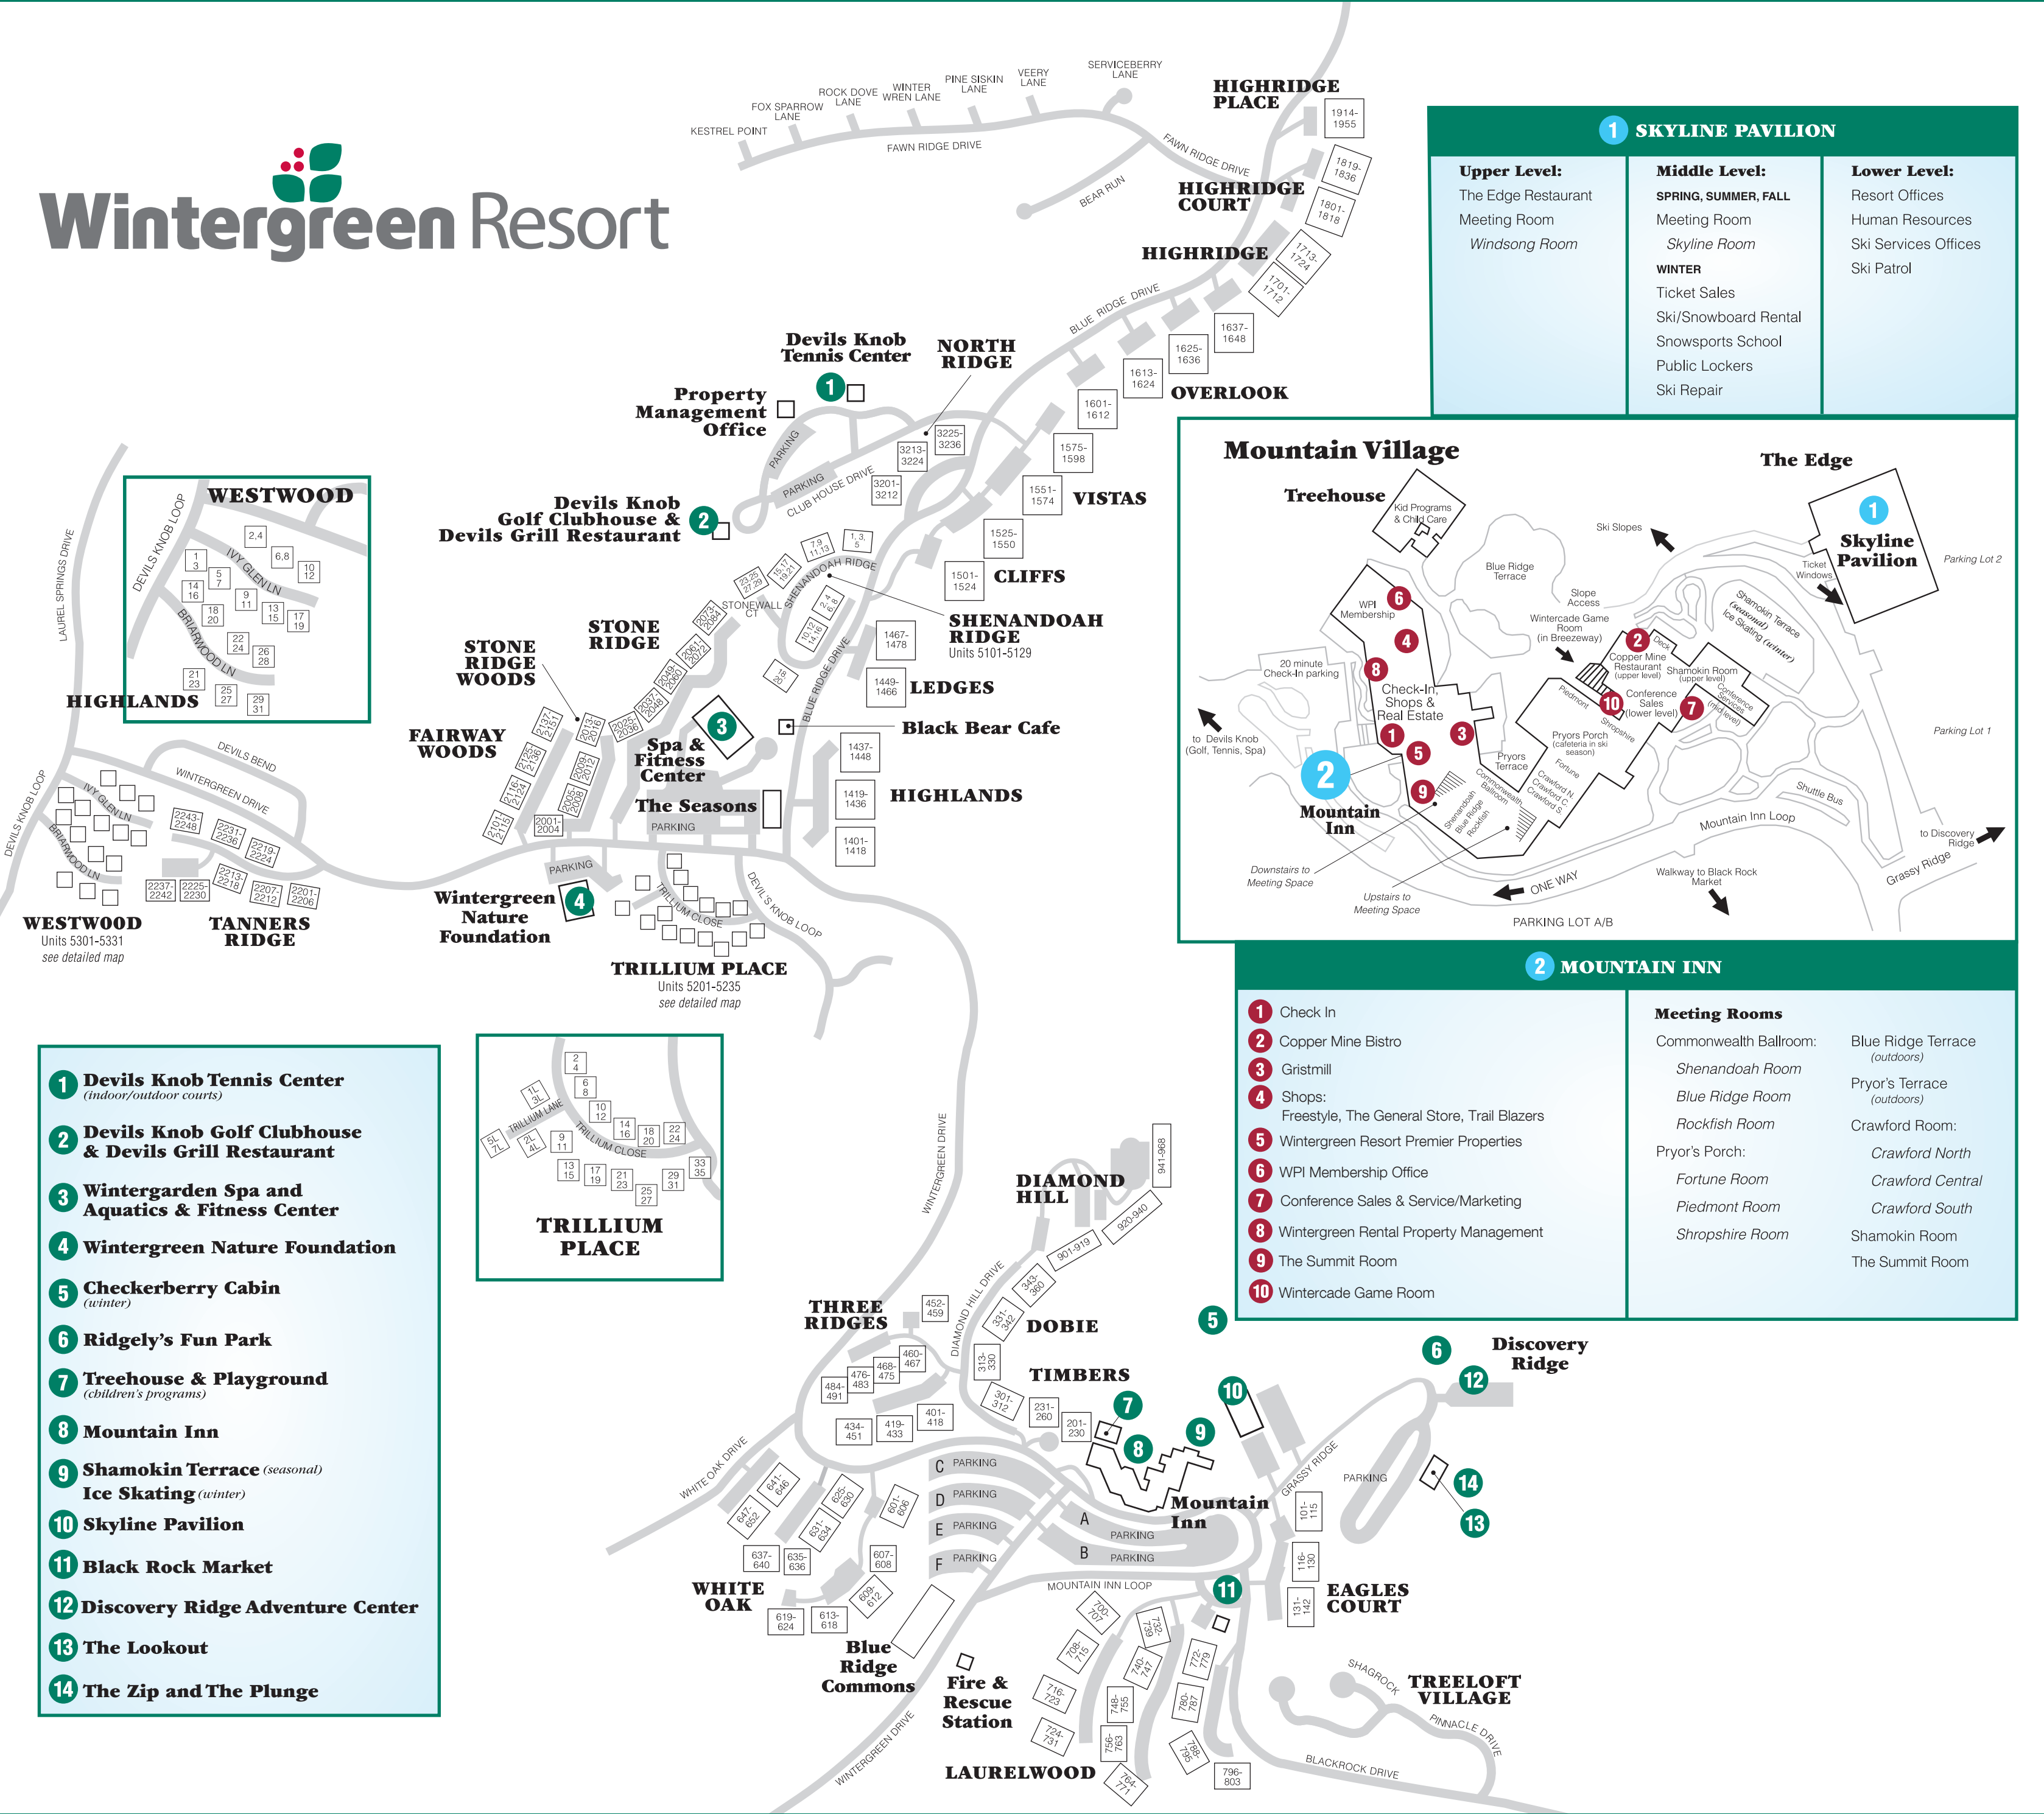

Wintergreen Resort

1 SKYLINE PAVILION

Upper Level:	Middle Level:	Lower Level:
The Edge Restaurant Meeting Room Windsong Room	SPRING, SUMMER, FALL Meeting Room Skyline Room	Resort Offices Human Resources Ski Services Offices Ski Patrol
	WINTER Ticket Sales Ski/Snowboard Rental Snowsports School Public Lockers Ski Repair	

2 MOUNTAIN INN

1 Check In	Meeting Rooms	
2 Copper Mine Bistro	Commonwealth Ballroom:	Blue Ridge Terrace (outdoors)
3 Gristmill	Shenandoah Room	Pryor's Terrace (outdoors)
4 Shops: Freestyle, The General Store, Trail Blazers	Blue Ridge Room	Crawford Room:
5 Wintergreen Resort Premier Properties	Rockfish Room	Crawford North
6 WPI Membership Office	Pryor's Porch:	Crawford Central
7 Conference Sales & Service/Marketing	Fortune Room	Crawford South
8 Wintergreen Rental Property Management	Piedmont Room	Shamokin Room
9 The Summit Room	Shropshire Room	The Summit Room
10 Wintercade Game Room		

- 1 Devils Knob Tennis Center (indoor/outdoor courts)
- 2 Devils Knob Golf Clubhouse & Devils Grill Restaurant
- 3 Wintergarden Spa and Aquatics & Fitness Center
- 4 Wintergreen Nature Foundation
- 5 Checkerberry Cabin (winter)
- 6 Ridgely's Fun Park
- 7 Treehouse & Playground (children's programs)
- 8 Mountain Inn
- 9 Shamokin Terrace (seasonal) Ice Skating (winter)
- 10 Skyline Pavilion
- 11 Black Rock Market
- 12 Discovery Ridge Adventure Center
- 13 The Lookout
- 14 The Zip and The Plunge

WESTWOOD
Units 5301-5331
see detailed map

TRILLIUM PLACE
Units 5201-5235
see detailed map

Blue Ridge Commons
Fire & Rescue Station

EAGLES COURT
TREELOFT VILLAGE