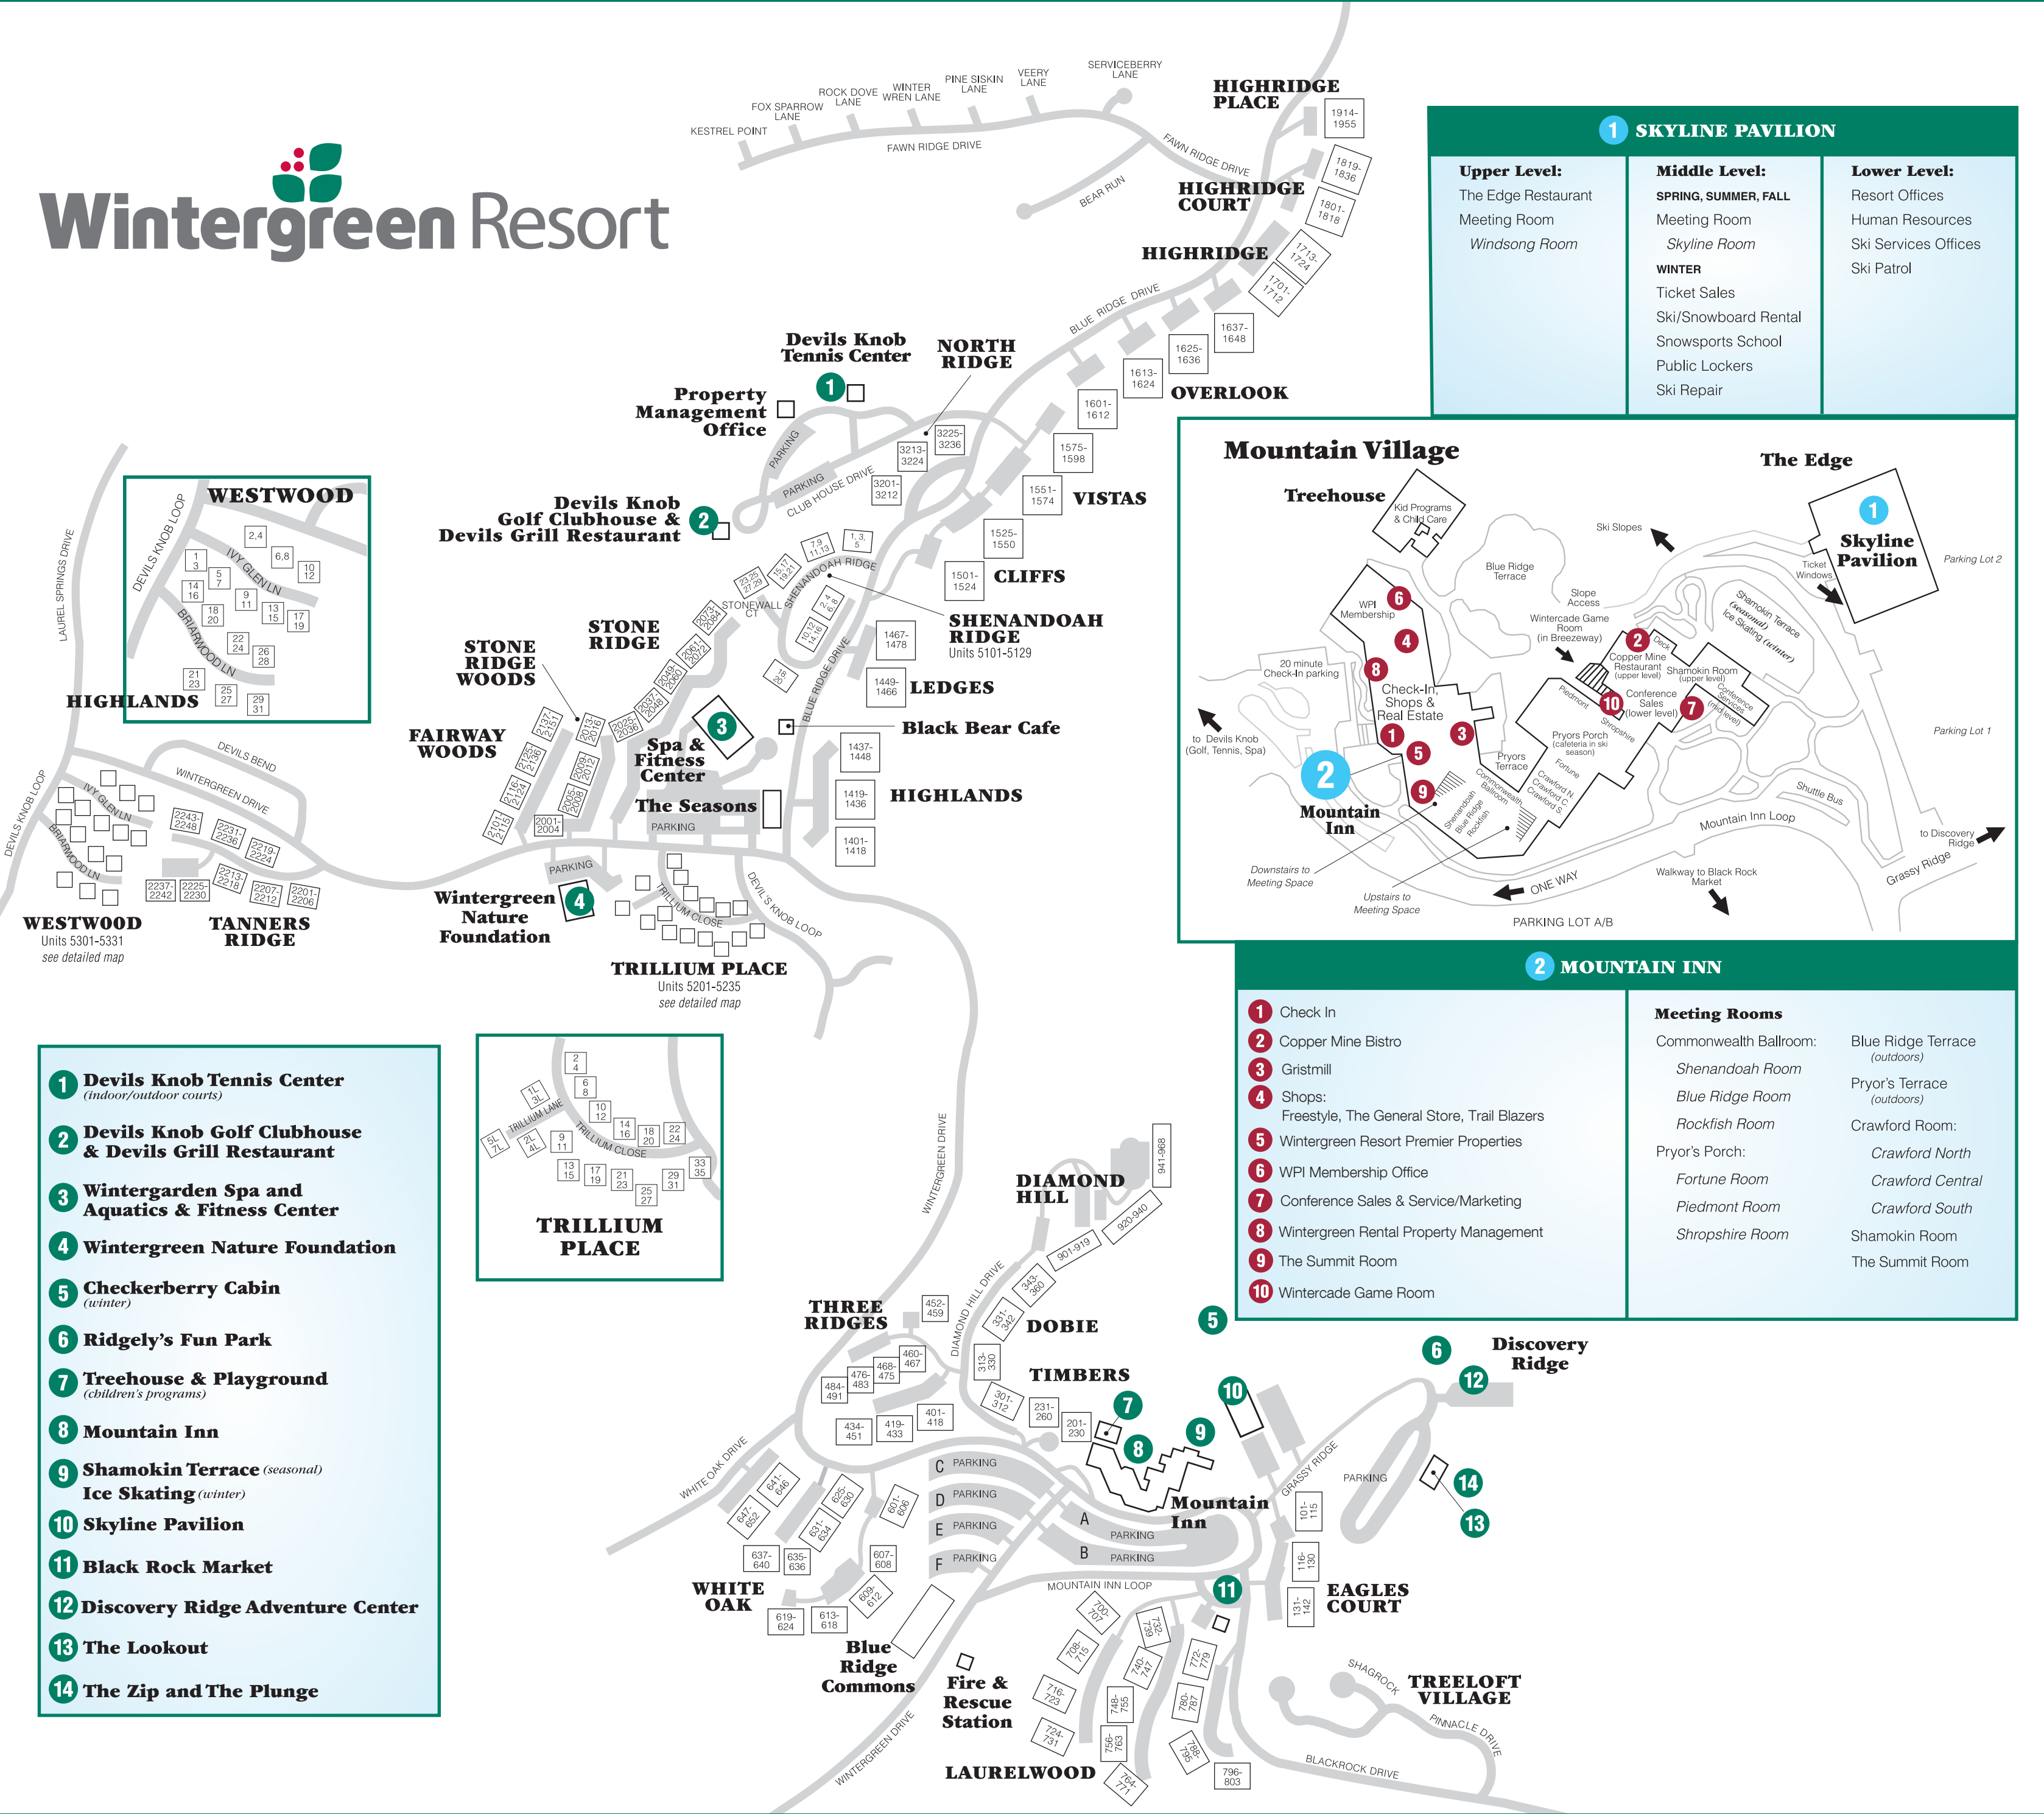

# Wintergreen Resort

## Mountain Resort

- 1 Devils Knob Tennis Center (indoor/outdoor courts)
- 2 Devils Knob Golf Clubhouse & Devils Grill Restaurant
- 3 Wintergarden Spa and Aquatics & Fitness Center
- 4 Wintergreen Nature Foundation
- 5 Checkerberry Cabin (winter)
- 6 Ridgely's Fun Park
- 7 Treehouse & Playground (children's programs)
- 8 Mountain Inn
- 9 Shamokin Terrace (seasonal) Ice Skating (winter)
- 10 Skyline Pavilion
- 11 Black Rock Market
- 12 Discovery Ridge Adventure Center
- 13 The Lookout
- 14 The Zip and The Plunge