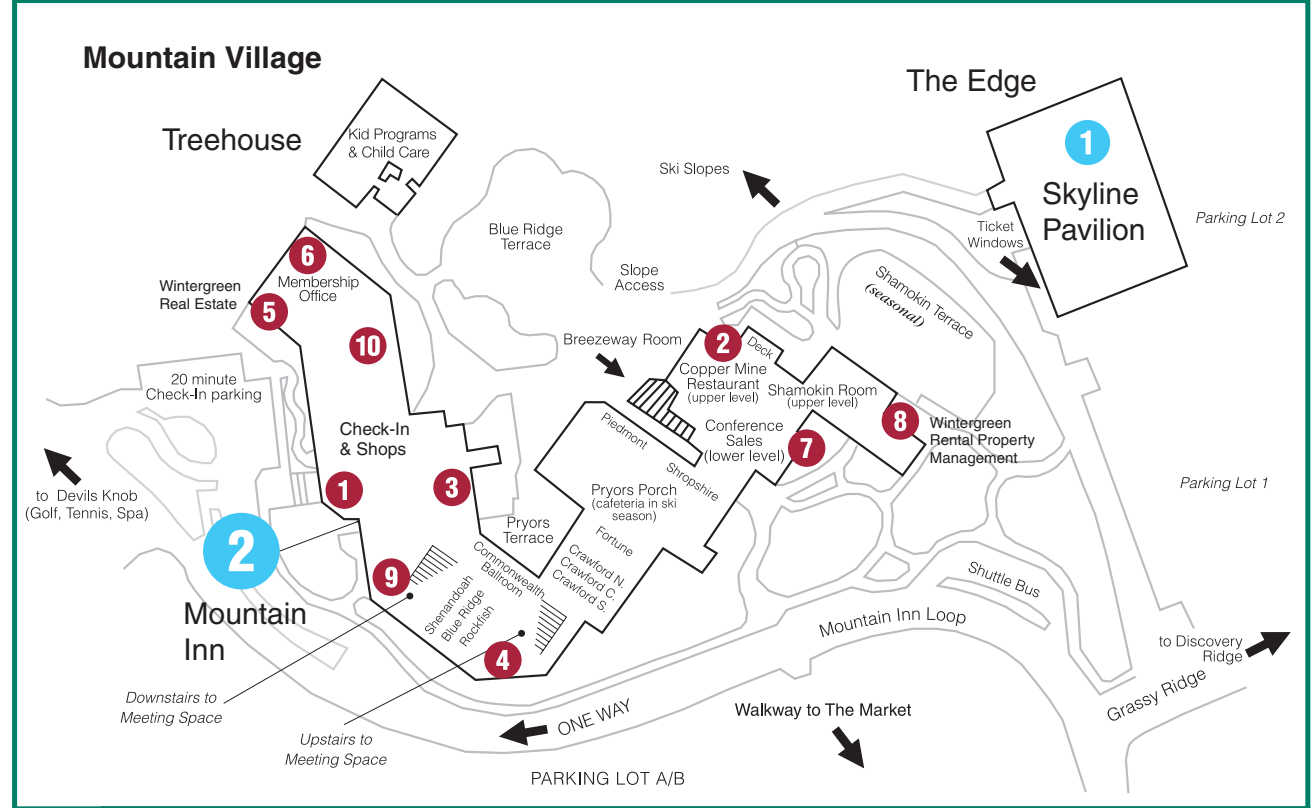

Wintergreen Resort

- 1** Devils Knob Tennis Center
(indoor/outdoor courts)
- 2** Devils Knob Golf Course & Devils Grill Restaurant
- 3** The Spa and Aquatics & Fitness Center
- 4** The Nature Foundation at Wintergreen
- 5** Checkerberry Cabin
(winter)
- 6** Ridgely's Fun Park
- 7** Treehouse & Playground
(children's programs)
- 8** Mountain Inn
- 9** Shamokin Terrace *(seasonal)*
- 10** Skyline Pavilion
- 11** The Market at Wintergreen Resort
- 12** Discovery Ridge Adventure Center
- 13** The Lookout
- 14** The Zip and The Plunge

1 SKYLINE PAVILION		
Upper Level: The Edge Restaurant Meeting Room Windsong Room	Middle Level: SPRING, SUMMER, FALL Meeting Room Skyline Room WINTER Ticket Sales Ski/Snowboard Rental Snowsports School Public Lockers Ski Repair Ski Services Offices	Lower Level: Resort Offices Human Resources Ski Patrol

2 MOUNTAIN INN		
1 Check In	Meeting Rooms	
2 Copper Mine Bistro	Commonwealth Ballroom:	Blue Ridge Terrace <i>(outdoors)</i>
3 Terrace Cafe	Shenandoah Room	Pryor's Terrace <i>(outdoors)</i>
4 Shops: Outdoor Elements and Blue Ridge Boutique	Blue Ridge Room	Crawford Room:
5 Wintergreen Real Estate	Rockfish Room	Pryor's Porch:
6 Wintergreen Membership Office	Shropshire Room	Fortune Room
7 Conference Sales & Services	Shamokin Room	Piedmont Room
8 Wintergreen Rental Property Management	The Summit Room	Crawford North
9 The Summit Room		Crawford Central
10 Hearthside Room		Crawford South