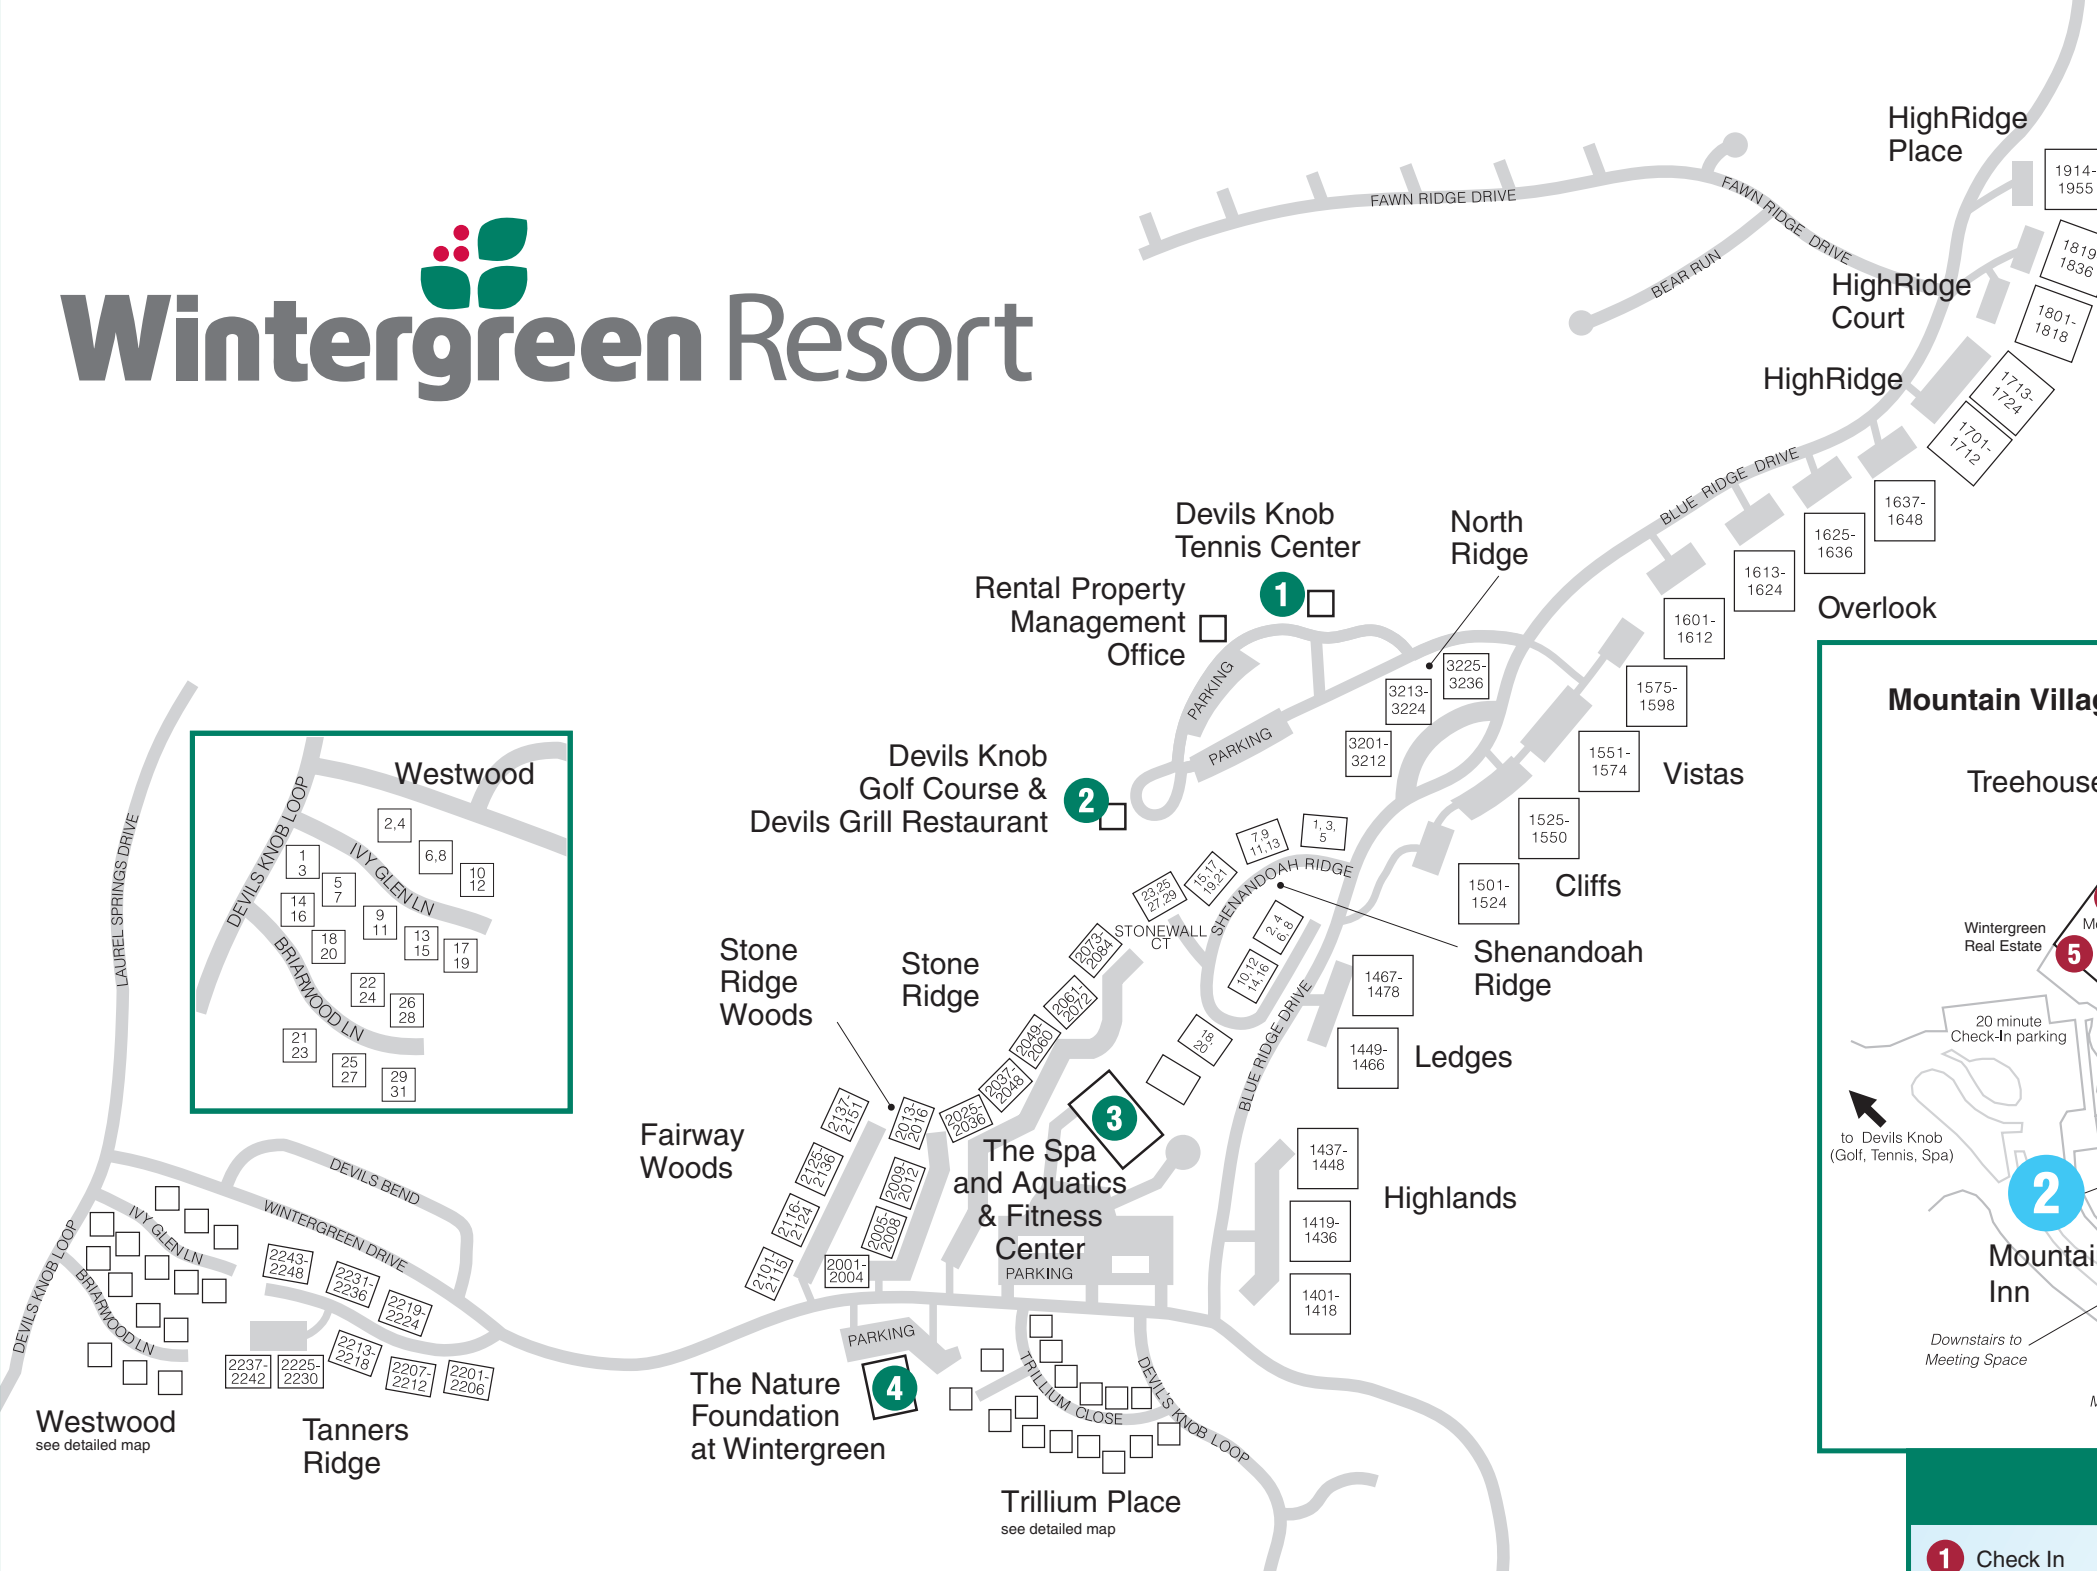

Wintergreen Resort

- 1** Devils Knob Tennis Center
(indoor/outdoor courts)
- 2** Devils Knob Golf Course & Devils Grill Restaurant
- 3** The Spa and Aquatics & Fitness Center
- 4** The Nature Foundation at Wintergreen
- 5** Checkerberry Cabin
(winter)
- 6** Ridgely's Fun Park
- 7** Treehouse & Playground
(children's programs)
- 8** Mountain Inn
- 9** Shamokin Terrace *(seasonal)*
- 10** Skyline Pavilion
- 11** The Market at Wintergreen Resort
- 12** Discovery Ridge Adventure Center
- 13** The Lookout
- 14** The Zip and The Plunge

1 SKYLINE PAVILION		
Upper Level: The Edge Restaurant Meeting Room Windsong Room	Middle Level: SPRING, SUMMER, FALL Meeting Room Skyline Room WINTER Ticket Sales Ski/Snowboard Rental Snowsports School Public Lockers Ski Repair Ski Services Offices	Lower Level: Resort Offices Human Resources Ski Patrol

2 MOUNTAIN INN		
1 Check In	Meeting Rooms	
2 Copper Mine Bistro	Commonwealth Ballroom:	Blue Ridge Terrace <i>(outdoors)</i>
3 Terrace Cafe	Shenandoah Room	Pryor's Terrace <i>(outdoors)</i>
4 Shops: Outdoor Elements and Blue Ridge Boutique	Blue Ridge Room	Crawford Room:
5 Wintergreen Real Estate	Rockfish Room	Pryor's Porch:
6 Wintergreen Membership Office	Shropshire Room	Fortune Room
7 Conference Sales & Services	Shamokin Room	Piedmont Room
8 Wintergreen Rental Property Management	The Summit Room	Crawford North
9 The Summit Room		Crawford Central
10 Hearthside Room		Crawford South