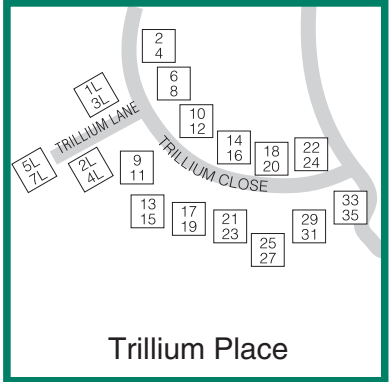

Wintergreen Resort

- 1** Devils Knob Tennis Center
(indoor/outdoor courts)
- 2** Devils Knob Golf Course & Devils Grill Restaurant
- 3** The Spa and Aquatics & Fitness Center
- 4** The Nature Foundation at Wintergreen
- 5** Checkerberry Cabin
(winter)
- 6** Ridgely's Fun Park
- 7** Treehouse & Playground
(children's programs)
- 8** Mountain Inn
- 9** Shamokin Terrace *(seasonal)*
- 10** Skyline Pavilion
- 11** The Market at Wintergreen Resort
- 12** Discovery Ridge Adventure Center
- 13** The Lookout
- 14** The Zip and The Plunge

1 SKYLINE PAVILION		
Upper Level: The Edge Restaurant Meeting Room Windsong Room	Middle Level: SPRING, SUMMER, FALL Meeting Room Skyline Room WINTER Ticket Sales Ski/Snowboard Rental Snowsports School Public Lockers Ski Repair Ski Services Offices	Lower Level: Resort Offices Human Resources Ski Patrol