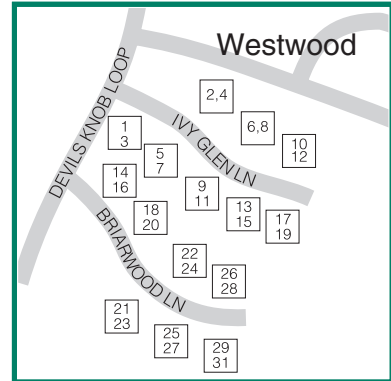

Wintergreen Resort

- 1** Devils Knob Tennis Center
(indoor/outdoor courts)
- 2** Devils Knob Golf Course & Devils Grill Restaurant
- 3** The Spa and Aquatics & Fitness Center
- 4** The Nature Foundation at Wintergreen
- 5** Checkerberry Cabin
(winter)
- 6** Ridgely's Fun Park
- 7** Treehouse & Playground
(children's programs)
- 8** Mountain Inn
- 9** Shamokin Terrace *(seasonal)*
- 10** Skyline Pavilion
- 11** The Market at Wintergreen Resort
- 12** Discovery Ridge Adventure Center
- 13** The Lookout
- 14** The Zip and The Plunge

1 SKYLINE PAVILION		
Upper Level: The Edge Restaurant Meeting Room Windsong Room	Middle Level: SPRING, SUMMER, FALL Meeting Room Skyline Room WINTER Ticket Sales Ski/Snowboard Rental Snowsports School Public Lockers Ski Repair Ski Services Offices	Lower Level: Resort Offices Human Resources Ski Patrol