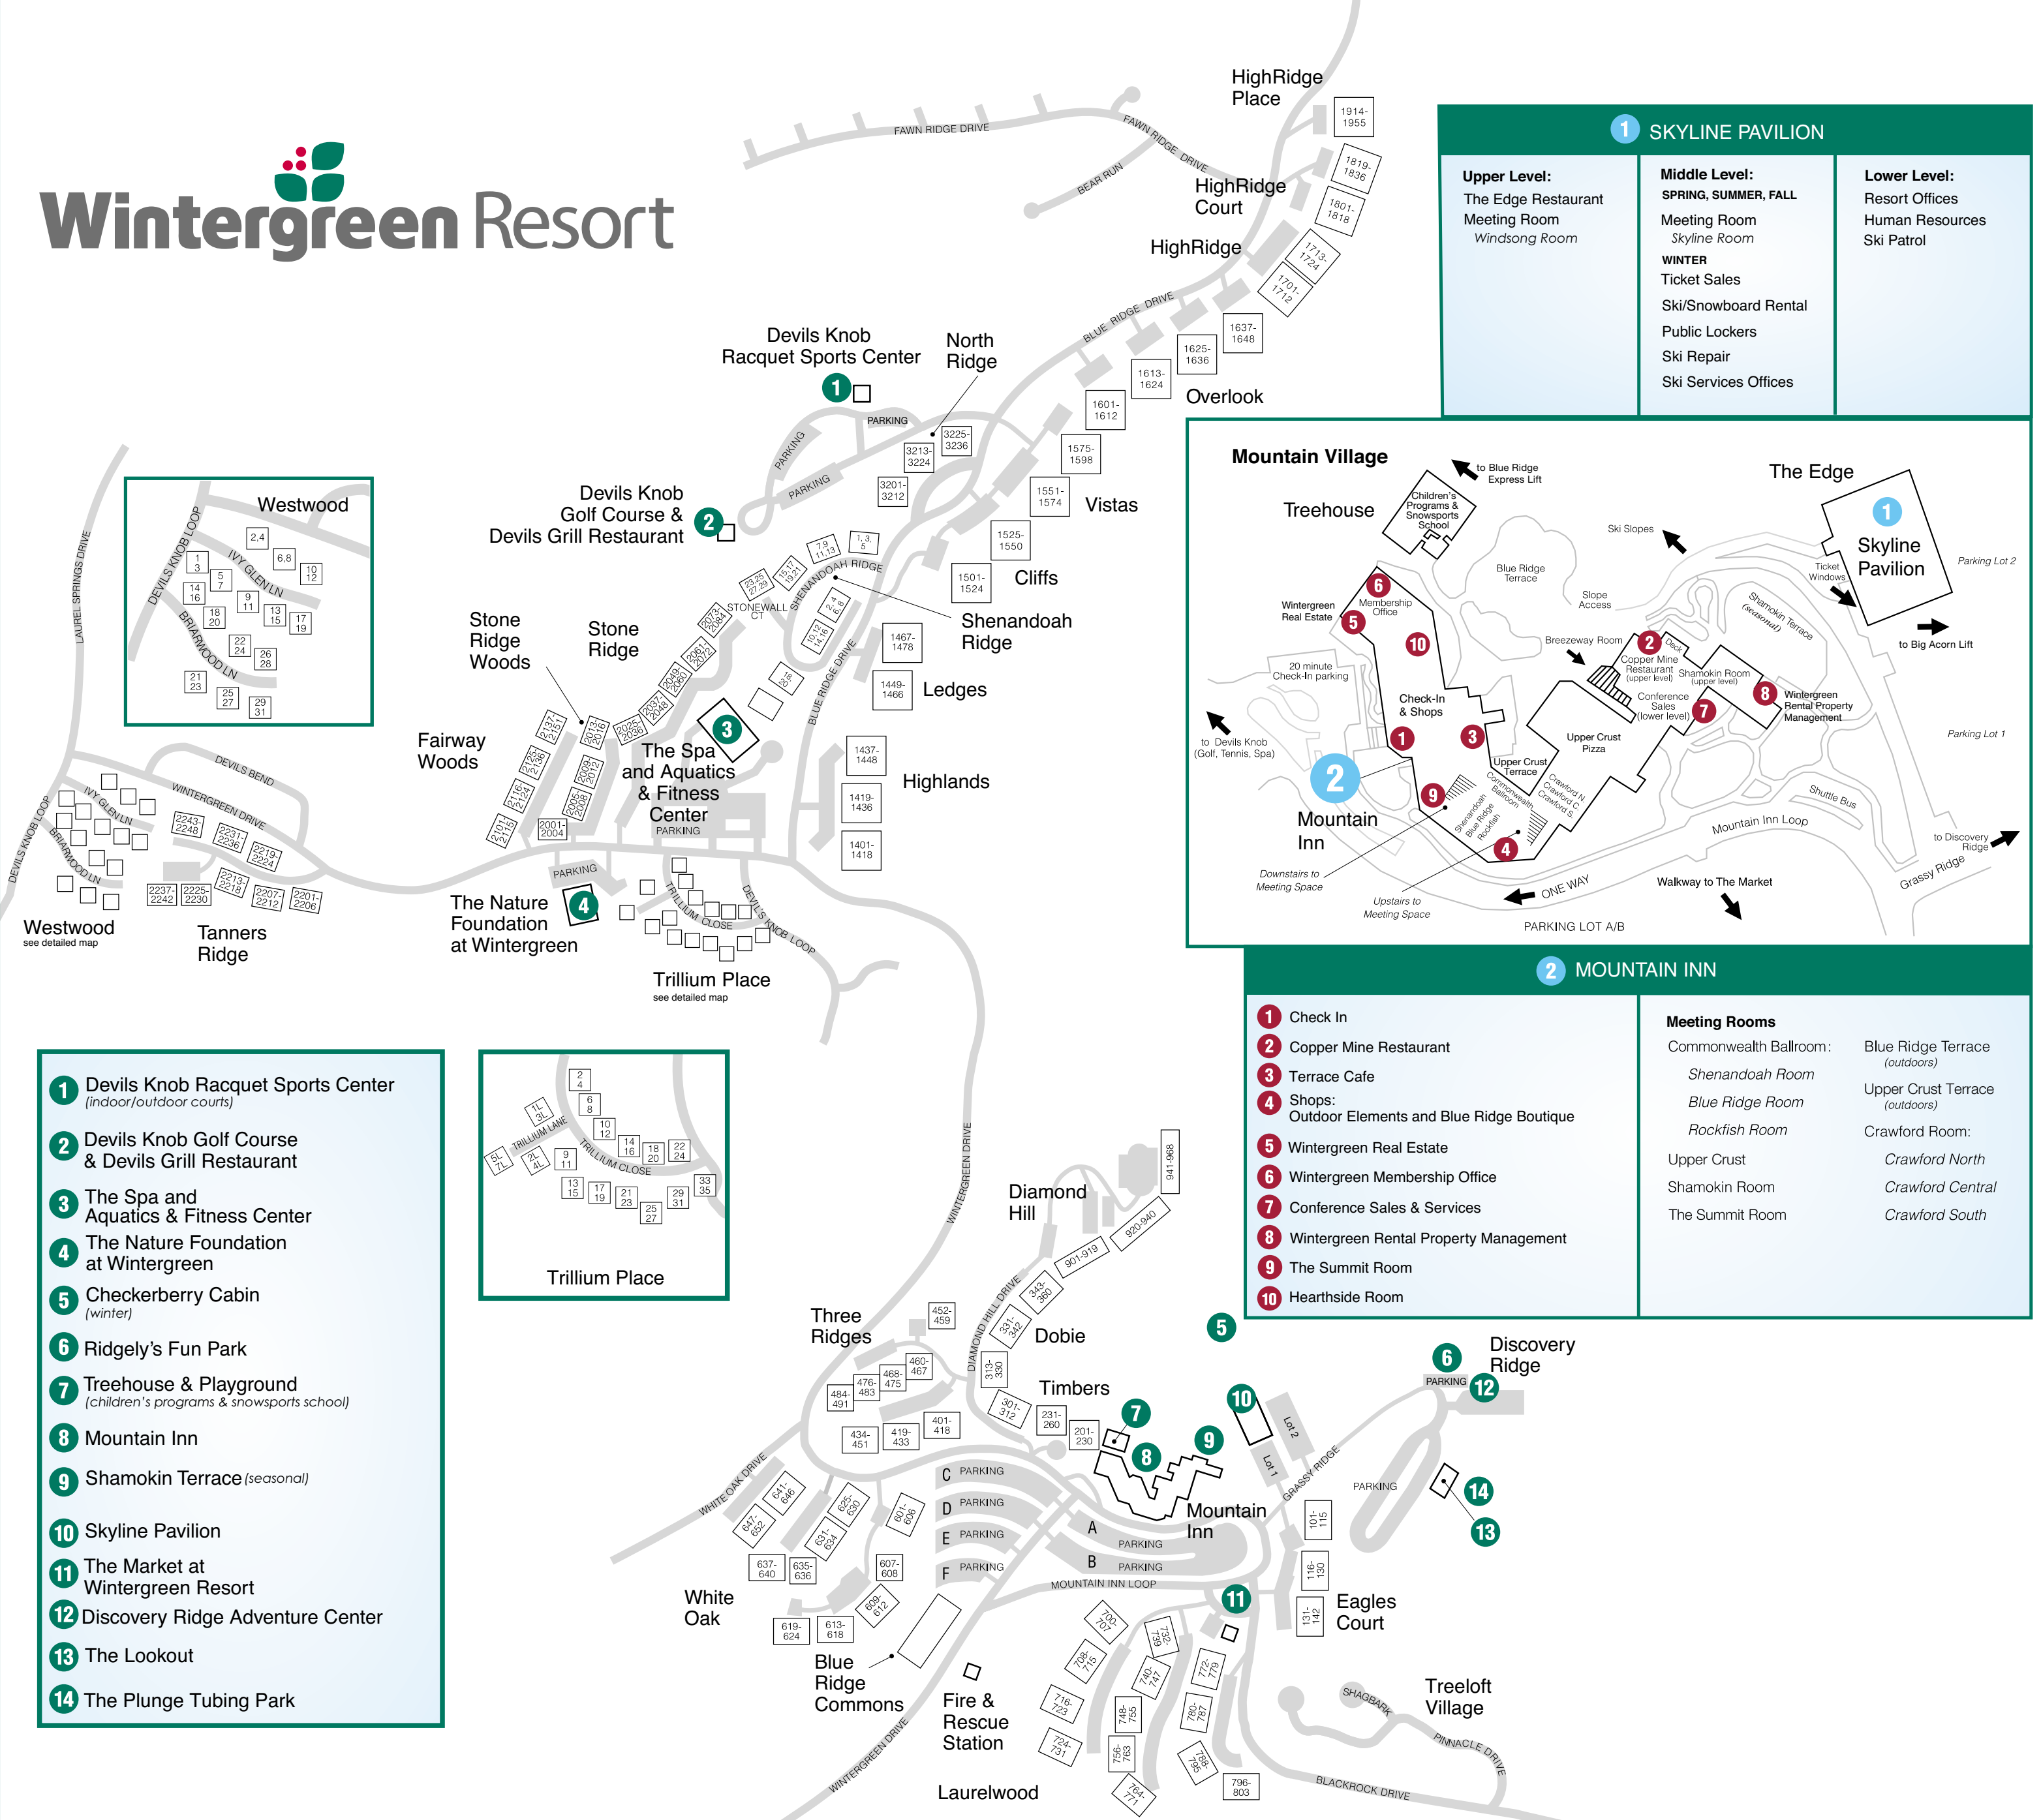

Wintergreen Resort

STONEY CREEK

A Room With a View

Wintergreen is an extraordinary resort community at the top of Virginia's famous Blue Ridge Mountains. Whether hiking on 37 miles of trails, playing Wintergreen's 45 holes of golf, or enjoying a day on the slopes, you are surrounded by magnificent mountain views. The extensive amenities, amazing scenery, and easy driving distance from major metro areas make Wintergreen the most ideal year round getaway in the Mid-Atlantic.

Wintergreen Resort

1 SKYLINE PAVILION

Upper Level: The Edge Restaurant Meeting Room Windsong Room	Middle Level: SPRING, SUMMER, FALL Meeting Room Skyline Room WINTER Ticket Sales Ski/Snowboard Rental Public Lockers Ski Repair Ski Services Offices	Lower Level: Resort Offices Human Resources Ski Patrol
---	---	--

2 MOUNTAIN INN

1 Check In 2 Copper Mine Restaurant 3 Terrace Cafe 4 Shops: Outdoor Elements and Blue Ridge Boutique 5 Wintergreen Real Estate 6 Wintergreen Membership Office 7 Conference Sales & Services 8 Wintergreen Rental Property Management 9 The Summit Room 10 Hearthside Room	Meeting Rooms Commonwealth Ballroom: Blue Ridge Terrace (outdoors) Shenandoah Room Upper Crust Terrace (outdoors) Blue Ridge Room Crawford Room: Rockfish Room Crawford North Upper Crust Crawford Central Shamokin Room Crawford South The Summit Room
--	---

- 1** Devils Knob Racquet Sports Center (indoor/outdoor courts)
- 2** Devils Knob Golf Course & Devils Grill Restaurant
- 3** The Spa and Aquatics & Fitness Center
- 4** The Nature Foundation at Wintergreen
- 5** Checkerberry Cabin (winter)
- 6** Ridgely's Fun Park
- 7** Treehouse & Playground (children's programs & snowsports school)
- 8** Mountain Inn
- 9** Shamokin Terrace (seasonal)
- 10** Skyline Pavilion
- 11** The Market at Wintergreen Resort
- 12** Discovery Ridge Adventure Center
- 13** The Lookout
- 14** The Plunge Tubing Park