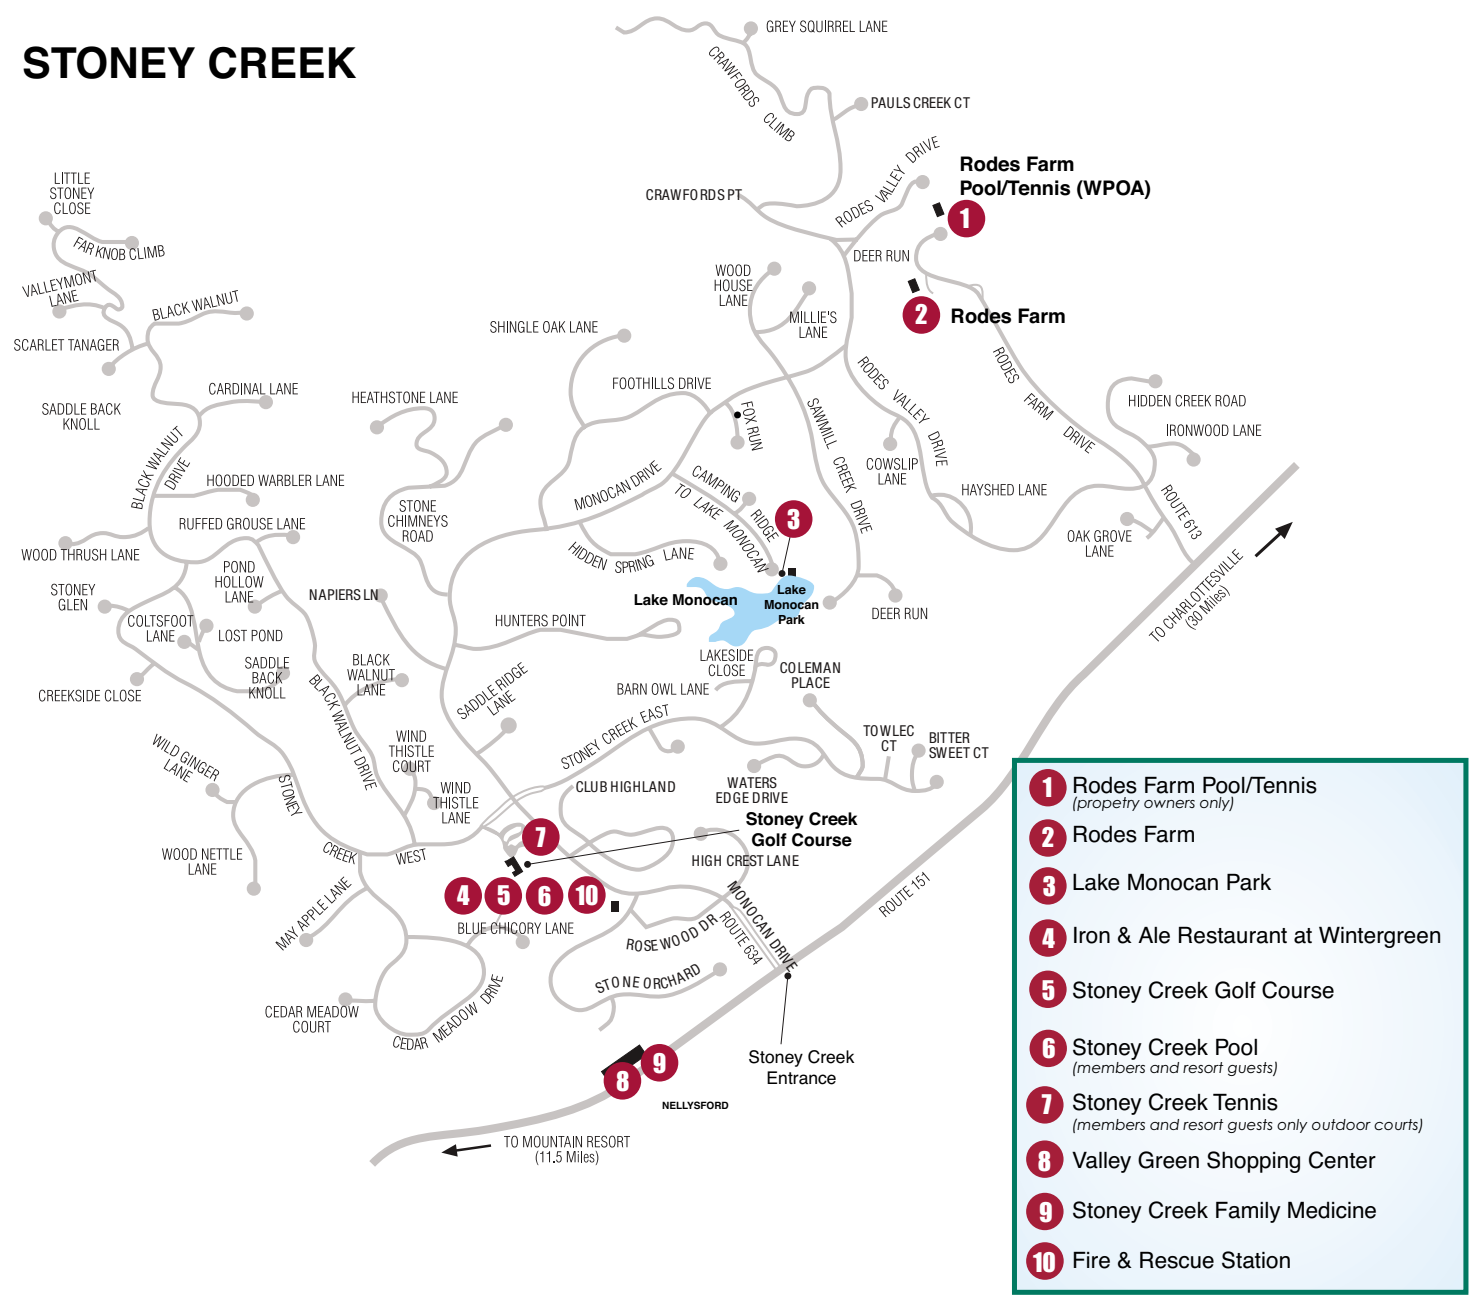

Wintergreen Resort

STONEY CREEK

A Room With a View

Wintergreen is an extraordinary resort community at the top of Virginia's famous Blue Ridge Mountains. Whether hiking on 37 miles of trails, playing Wintergreen's 45 holes of golf, or enjoying a day on the slopes, you are surrounded by magnificent mountain views. The extensive amenities, amazing scenery, and easy driving distance from major metro areas make Wintergreen the most ideal year round getaway in the Mid-Atlantic.

2 MOUNTAIN INN

1 Check In 2 Copper Mine Restaurant 3 Terrace Cafe 4 Shops: Outdoor Elements and Blue Ridge Boutique 5 Wintergreen Real Estate 6 Wintergreen Membership Office 7 Conference Sales & Services 8 Wintergreen Rental Property Management 9 The Summit Room 10 Hearthside Room	Meeting Rooms Commonwealth Ballroom: Blue Ridge Terrace (outdoors) Shenandoah Room Upper Crust Terrace (outdoors) Blue Ridge Room Crawford Room: Rockfish Room Crawford North Upper Crust Crawford Central Shamokin Room Crawford South The Summit Room
--	---

- 1** Devils Knob Racquet Sports Center (indoor/outdoor courts)
- 2** Devils Knob Golf Course & Devils Grill Restaurant
- 3** The Spa and Aquatics & Fitness Center
- 4** The Nature Foundation at Wintergreen
- 5** Checkerberry Cabin (winter)
- 6** Ridgely's Fun Park
- 7** Treehouse & Playground (children's programs & snowsports school)
- 8** Mountain Inn
- 9** Shamokin Terrace (seasonal)
- 10** Skyline Pavilion
- 11** The Market at Wintergreen Resort
- 12** Discovery Ridge Adventure Center
- 13** The Lookout
- 14** The Plunge Tubing Park