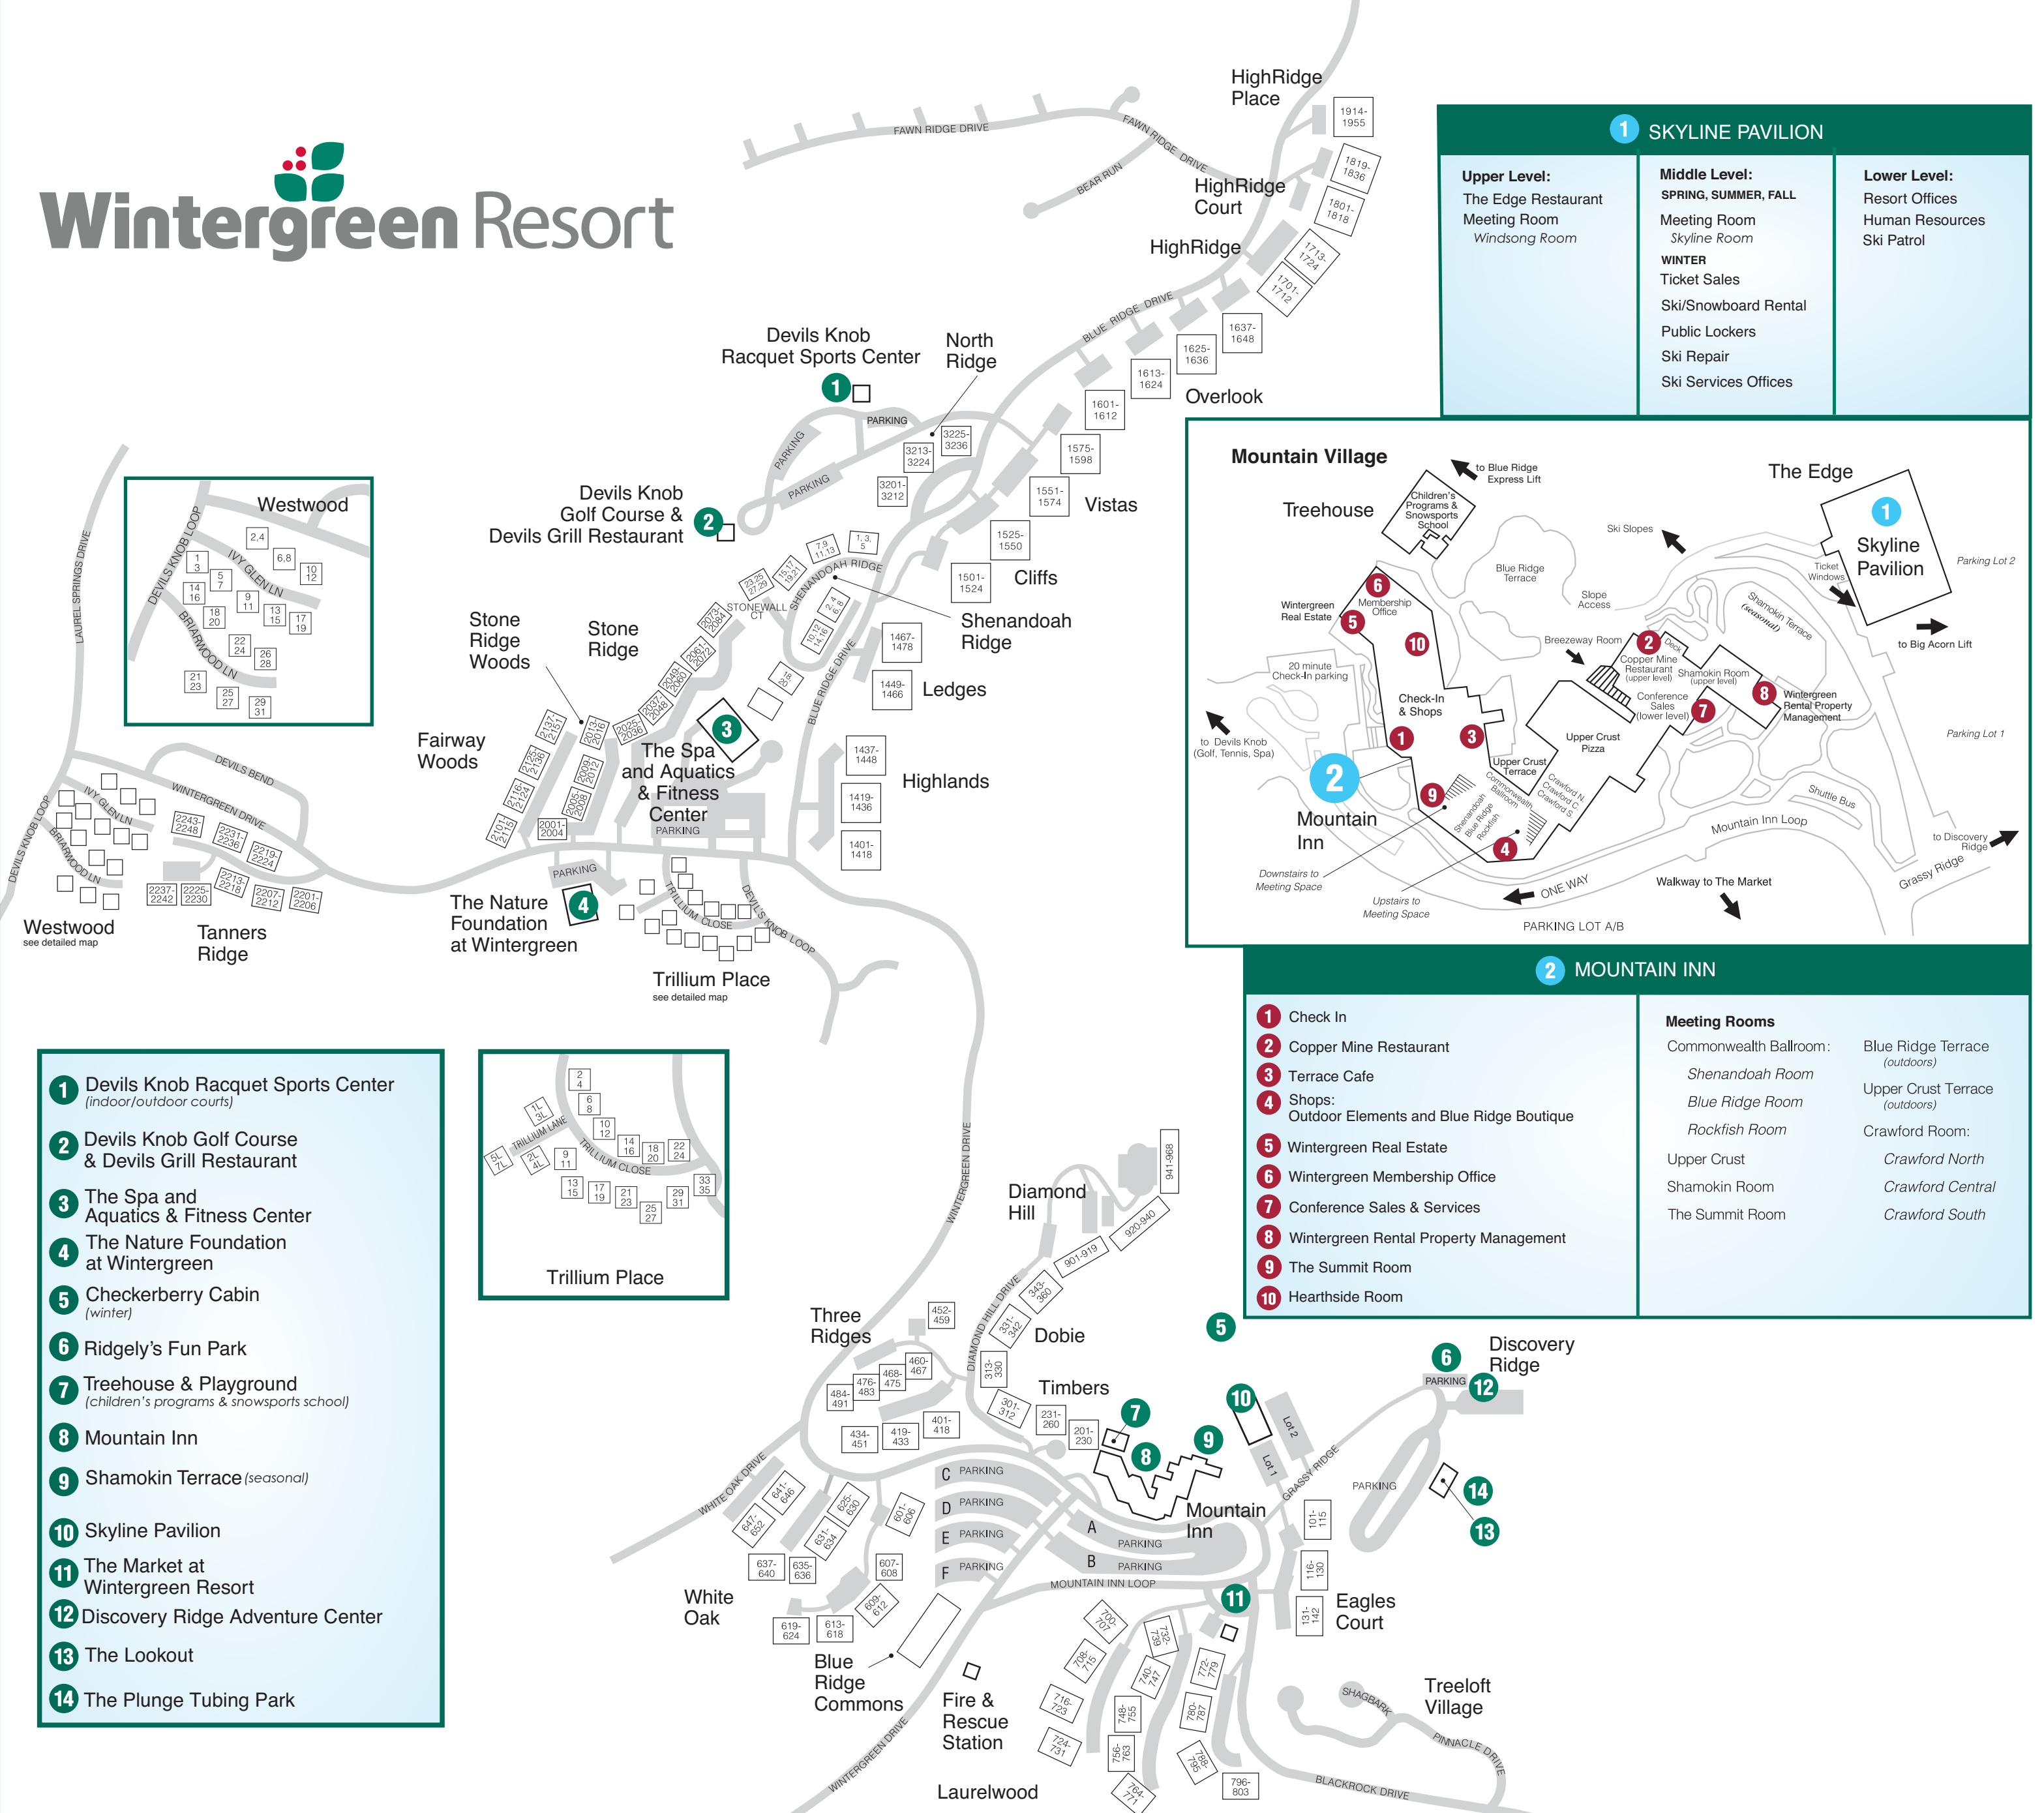

Westwood see detailed map

Wintergreen Resort

1 SKYLINE PAVILION

Upper Level: The Edge Restaurant Meeting Room Windsong Room	Middle Level: SPRING, SUMMER, FALL Meeting Room Skyline Room WINTER Ticket Sales Ski/Snowboard Rental Public Lockers Ski Repair Ski Services Offices	Lower Level: Resort Offices Human Resources Ski Patrol