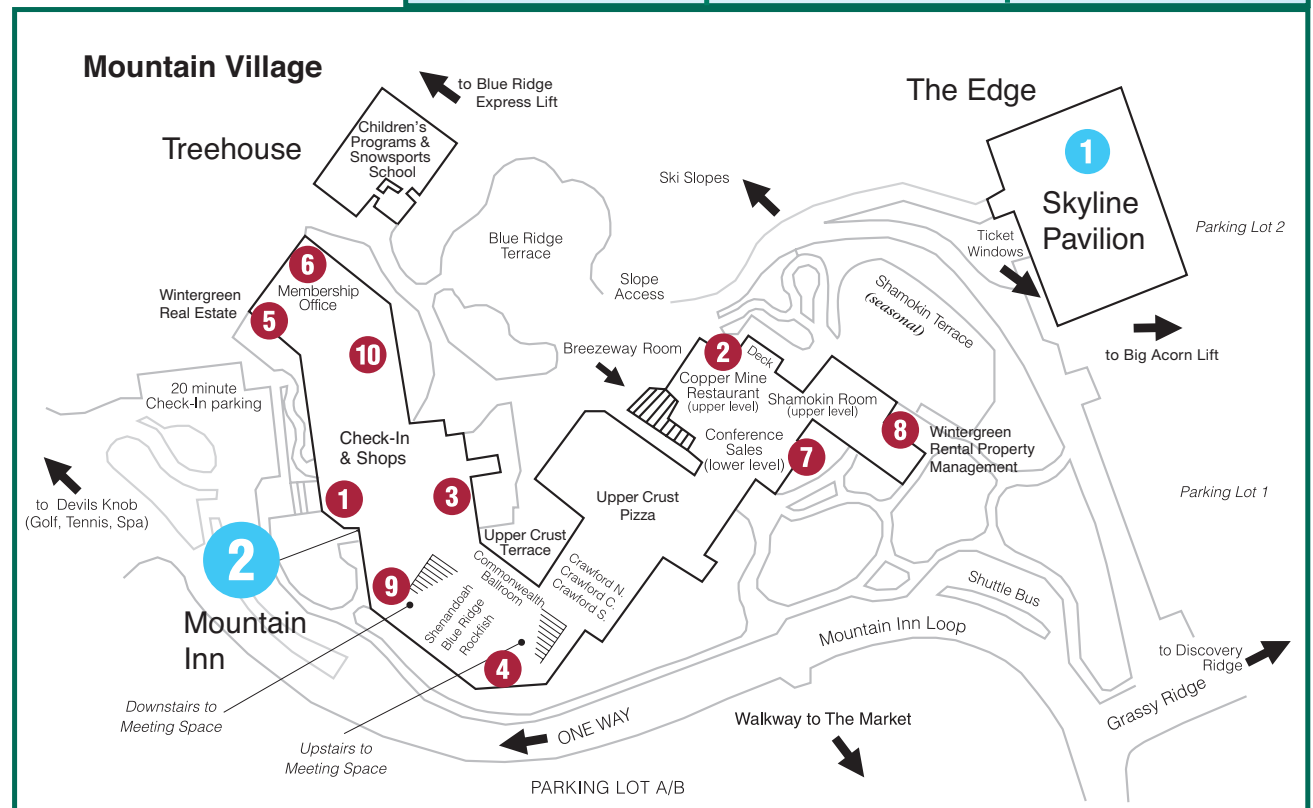

2 MOUNTAIN INN

1 Check In 2 Copper Mine Restaurant 3 Terrace Cafe 4 Shops: Outdoor Elements and Blue Ridge Boutique 5 Wintergreen Real Estate 6 Wintergreen Membership Office 7 Conference Sales & Services 8 Wintergreen Rental Property Management 9 The Summit Room 10 Hearthside Room	Meeting Rooms Commonwealth Ballroom: Blue Ridge Terrace (outdoors) Shenandoah Room Upper Crust Terrace (outdoors) Blue Ridge Room Crawford Room: Rockfish Room Crawford North Upper Crust Crawford Central Shamokin Room Crawford South The Summit Room

- **1** Devils Knob Racquet Sports Center (indoor/outdoor courts)
- **2** Devils Knob Golf Course & Devils Grill Restaurant
- **3** The Spa and Aquatics & Fitness Center
- **4** The Nature Foundation at Wintergreen
- **5** Checkerberry Cabin (winter)
- **6** Ridgely's Fun Park
- **7** Treehouse & Playground (children's programs & snowsports school)
- **8** Mountain Inn
- **9** Shamokin Terrace (seasonal)
- **10** Skyline Pavilion
- **11** The Market at Wintergreen Resort
- **12** Discovery Ridge Adventure Center
- **13** The Lookout
- **14** The Plunge Tubing Park