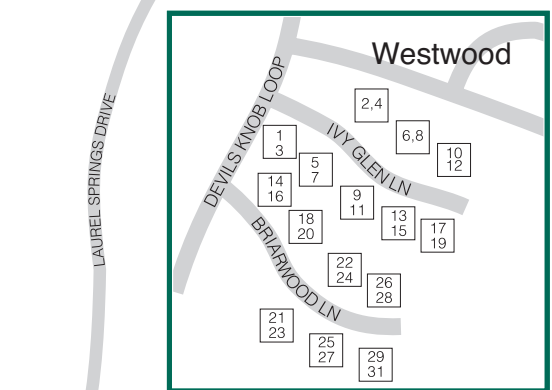

## 2 MOUNTAIN INN

<b>1</b> Check In <b>2</b> Copper Mine Restaurant <b>3</b> Terrace Cafe <b>4</b> Shops: Outdoor Elements and Blue Ridge Boutique <b>5</b> Wintergreen Real Estate <b>6</b> Wintergreen Membership Office <b>7</b> Conference Sales & Services <b>8</b> Wintergreen Rental Property Management <b>9</b> The Summit Room <b>10</b> Hearthside Room	<b>Meeting Rooms</b> Commonwealth Ballroom: Blue Ridge Terrace (outdoors) Shenandoah Room Upper Crust Terrace (outdoors) Blue Ridge Room Crawford Room: Rockfish Room Crawford North Upper Crust Crawford Central Shamokin Room Crawford South The Summit Room
--	---

- 1** Devils Knob Racquet Sports Center (indoor/outdoor courts)
- 2** Devils Knob Golf Course & Devils Grill Restaurant
- 3** The Spa and Aquatics & Fitness Center
- 4** The Nature Foundation at Wintergreen
- 5** Checkerberry Cabin (winter)
- 6** Ridgely's Fun Park
- 7** Treehouse & Playground (children's programs & snowsports school)
- 8** Mountain Inn
- 9** Shamokin Terrace (seasonal)
- 10** Skyline Pavilion
- 11** The Market at Wintergreen Resort
- 12** Discovery Ridge Adventure Center
- 13** The Lookout
- 14** The Plunge Tubing Park

Trillium Place see detailed map

Westwood see detailed map

Tanners Ridge see detailed map

Westwood see detailed map