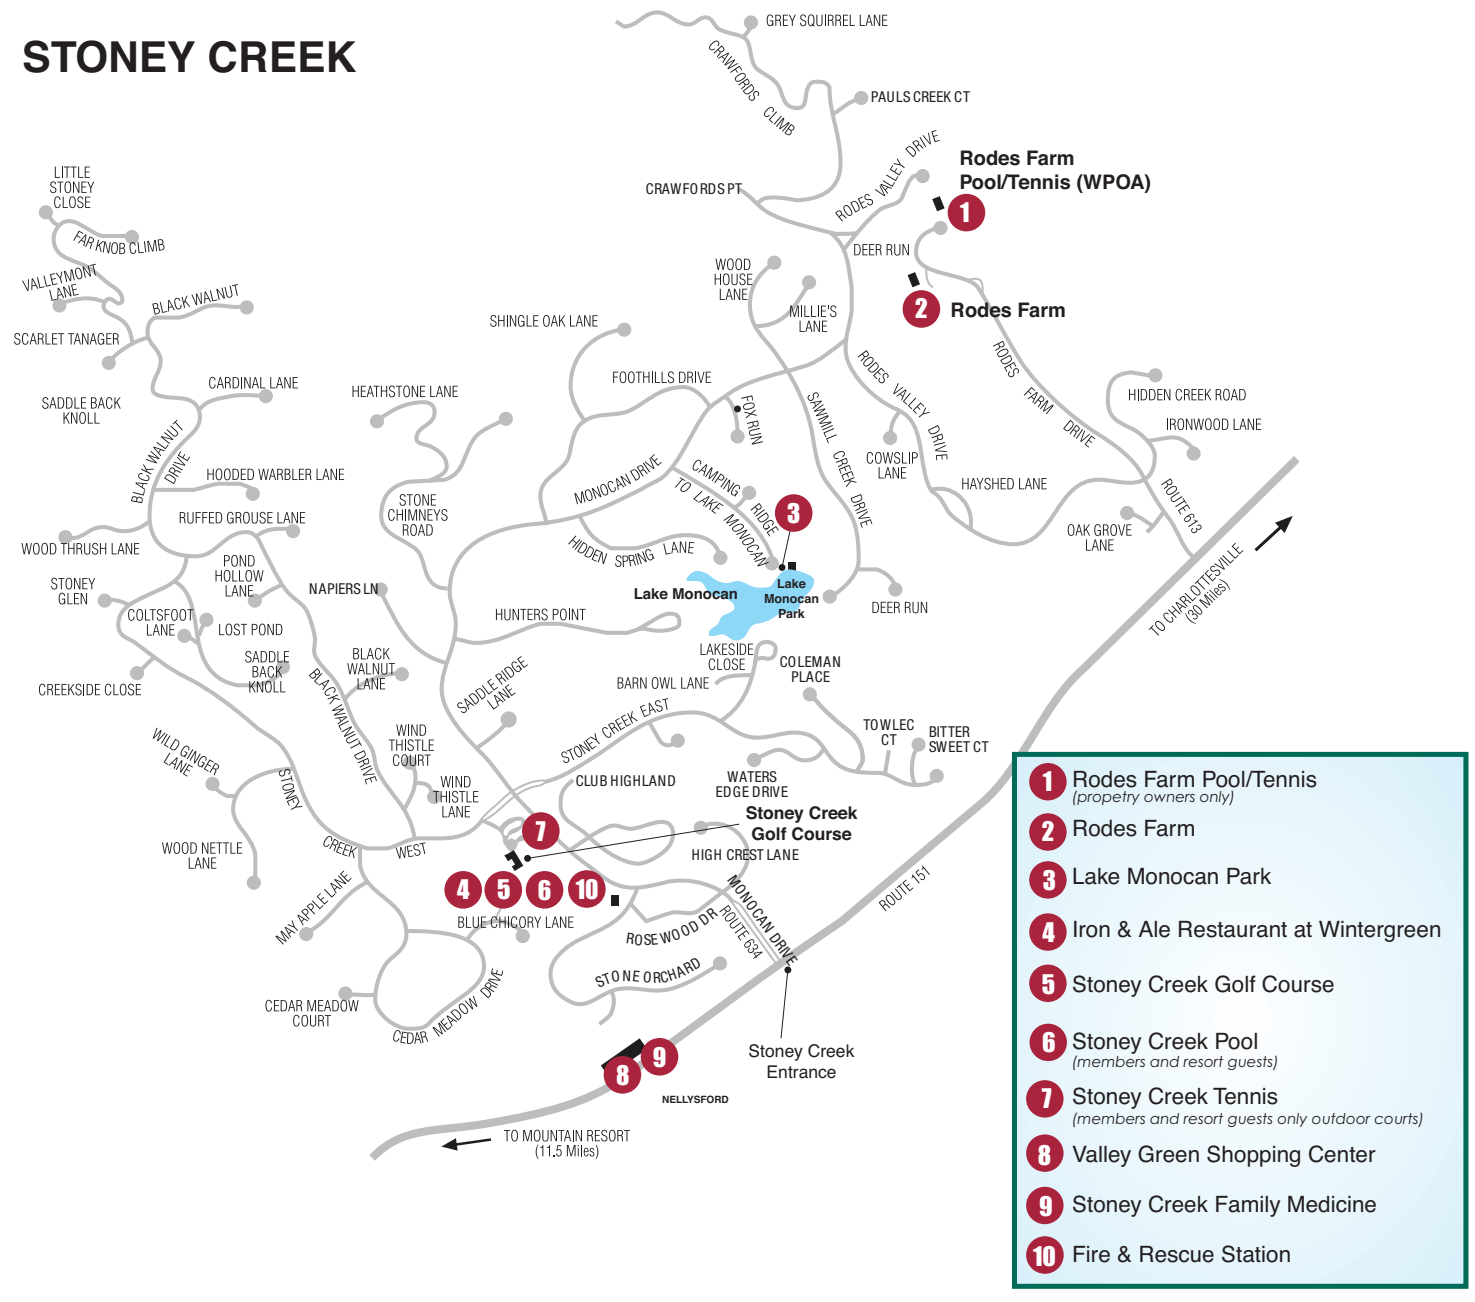

## STONEY CREEK

## A Room With a View

Wintergreen is an extraordinary resort community at the top of Virginia's famous Blue Ridge Mountains. Whether hiking on 37 miles of trails, playing Wintergreen's 45 holes of golf, or enjoying a day on the slopes, you are surrounded by magnificent mountain views. The extensive amenities, amazing scenery, and easy driving distance from major metro areas make Wintergreen the most ideal year round getaway in the Mid-Atlantic.

- 1** Devils Knob Racquet Sports Center (indoor/outdoor courts)
- 2** Devils Knob Golf Course & Devils Grill Restaurant
- 3** The Spa and Aquatics & Fitness Center
- 4** The Nature Foundation at Wintergreen
- 5** Checkerberry Cabin (winter)
- 6** Ridgely's Fun Park
- 7** Treehouse & Playground (children's programs & snowsports school)
- 8** Mountain Inn
- 9** Shamokin Terrace (seasonal)
- 10** Skyline Pavilion
- 11** The Market at Wintergreen Resort
- 12** Discovery Ridge Adventure Center
- 13** The Lookout
- 14** The Plunge Tubing Park

Trillium Place see detailed map

Westwood see detailed map

Tanners Ridge see detailed map

Westwood see detailed map