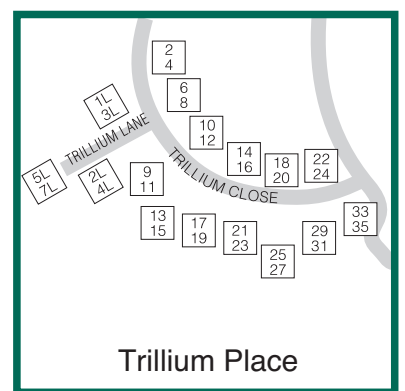

Trillium Place see detailed map