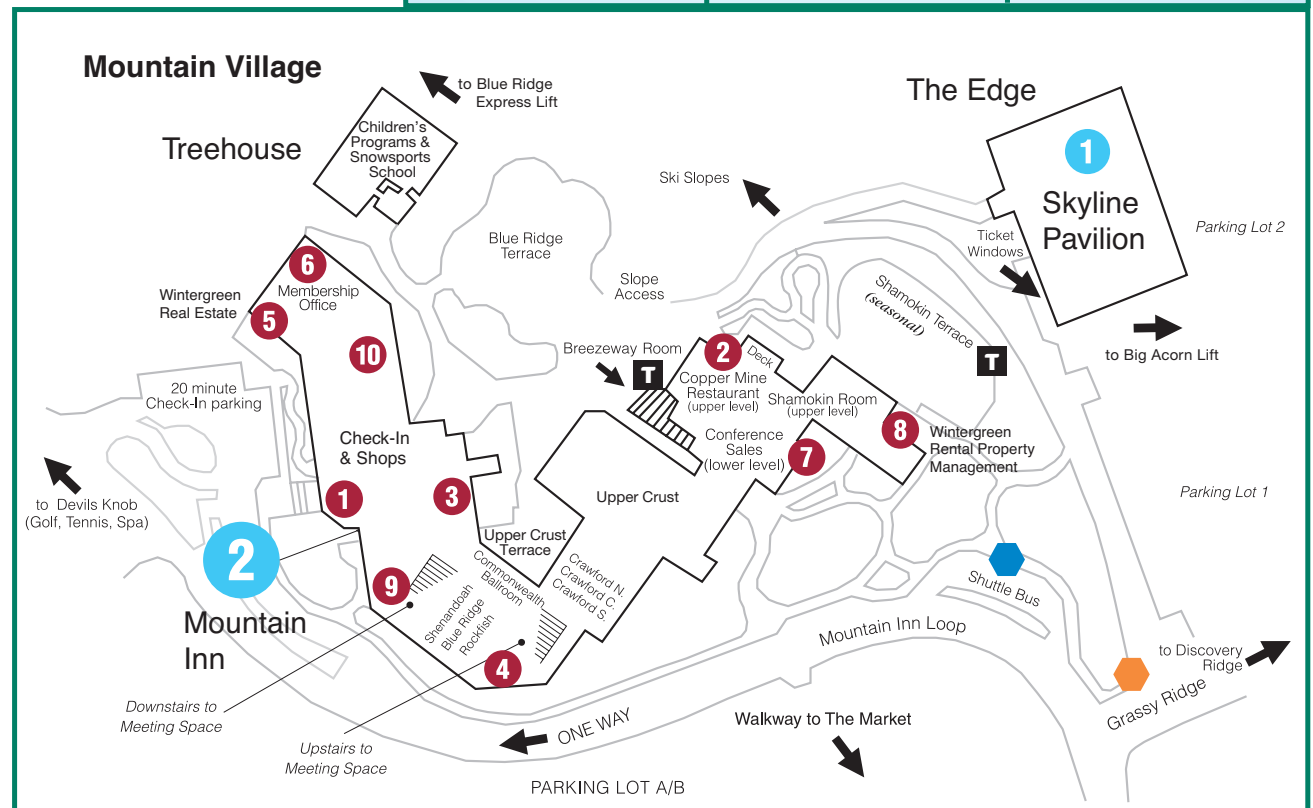

Wintergreen Resort

-  Condo/Parking Loop Shuttle Stops
-  Tubing Loop Shuttle Stops

- Devs Knob Racquet Sports Center
(indoor/outdoor courts)
- Devs Knob Golf Course & Devs Grill Restaurant
- The Spa and Aquatics & Fitness Center
- The Nature Foundation at Wintergreen
- Checkerberry Cabin
(winter)
- Ridgely's Fun Park
- Treehouse & Playground
(children's programs & snowsports school)
- Mountain Inn
- Shamokin Terrace *(seasonal)*
- Skyline Pavilion
- The Market at Wintergreen Resort
- Discovery Ridge Adventure Center
- The Lookout
- The Plunge Tubing Park

1 SKYLINE PAVILION

Upper Level: The Edge Restaurant Meeting Room Windsong Room	Middle Level: SPRING, SUMMER, FALL Meeting Room Skyline Room WINTER Ticket Sales Ski/Snowboard Rental Public Lockers Ski Repair Ski Services Offices	Lower Level: Resort Offices Human Resources Ski Patrol
---	---	--

2 MOUNTAIN INN

<ol style="list-style-type: none"> Check In Copper Mine Restaurant Terrace Cafe Shops: Outdoor Elements and Blue Ridge Boutique Wintergreen Real Estate Wintergreen Membership Office Conference Sales & Services Wintergreen Rental Property Management The Summit Room Hearthside Room 	Meeting Rooms Commonwealth Ballroom: Blue Ridge Terrace <i>(outdoors)</i> <i>Shenandoah Room</i> <i>Blue Ridge Room</i> <i>Rockfish Room</i> Crawford Room: <i>Upper Crust</i> <i>Shamokin Room</i> <i>The Summit Room</i> <i>Crawford North</i> <i>Crawford Central</i> <i>Crawford South</i>
--	--

T Lift Ticket Pickup Box

On The Go & At Your Fingertips!

- Live webcams
- Find your friends
- Interactive winter trail map
- Track your vertical
- Hours of operations
- Buy + reload tickets
- Food + Drink ordering
- And more!