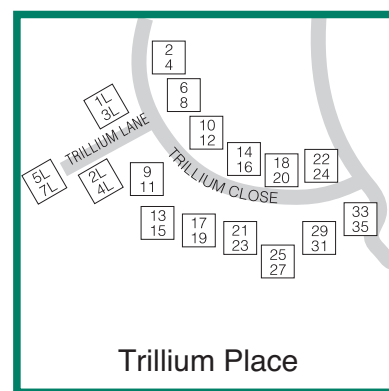

Wintergreen Resort

-  Condo/Parking Loop Shuttle Stops
-  Tubing Loop Shuttle Stops

- Devs Knob Racquet Sports Center
(indoor/outdoor courts)
- Devs Knob Golf Course & Devs Grill Restaurant
- The Spa and Aquatics & Fitness Center
- The Nature Foundation at Wintergreen
- Checkerberry Cabin
(winter)
- Ridgely's Fun Park
- Treehouse & Playground
(children's programs & snowsports school)
- Mountain Inn
- Shamokin Terrace *(seasonal)*
- Skyline Pavilion
- The Market at Wintergreen Resort
- Discovery Ridge Adventure Center
- The Lookout
- The Plunge Tubing Park

1 SKYLINE PAVILION

Upper Level: The Edge Restaurant Meeting Room Windsong Room	Middle Level: SPRING, SUMMER, FALL Meeting Room Skyline Room WINTER Ticket Sales Ski/Snowboard Rental Public Lockers Ski Repair Ski Services Offices	Lower Level: Resort Offices Human Resources Ski Patrol
---	---	--