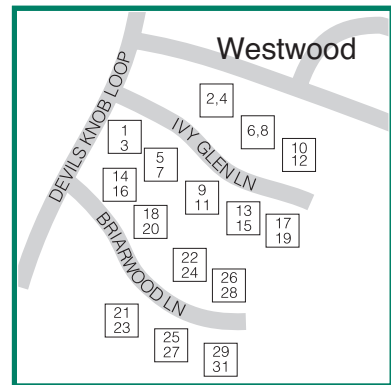

Wintergreen Resort

-  Condo/Parking Loop Shuttle Stops
-  Tubing Loop Shuttle Stops

- Devs Knob Racquet Sports Center
(indoor/outdoor courts)
- Devs Knob Golf Course & Devs Grill Restaurant
- The Spa and Aquatics & Fitness Center
- The Nature Foundation at Wintergreen
- Checkerberry Cabin
(winter)
- Ridgely's Fun Park
- Treehouse & Playground
(children's programs & snowsports school)
- Mountain Inn
- Shamokin Terrace *(seasonal)*
- Skyline Pavilion
- The Market at Wintergreen Resort
- Discovery Ridge Adventure Center
- The Lookout
- The Plunge Tubing Park

T Lift Ticket Pickup Box

On The Go & At Your Fingertips!

- Live webcams
- Find your friends
- Interactive winter trail map
- Track your vertical
- Hours of operations
- Buy + reload tickets
- Food + Drink ordering
- And more!